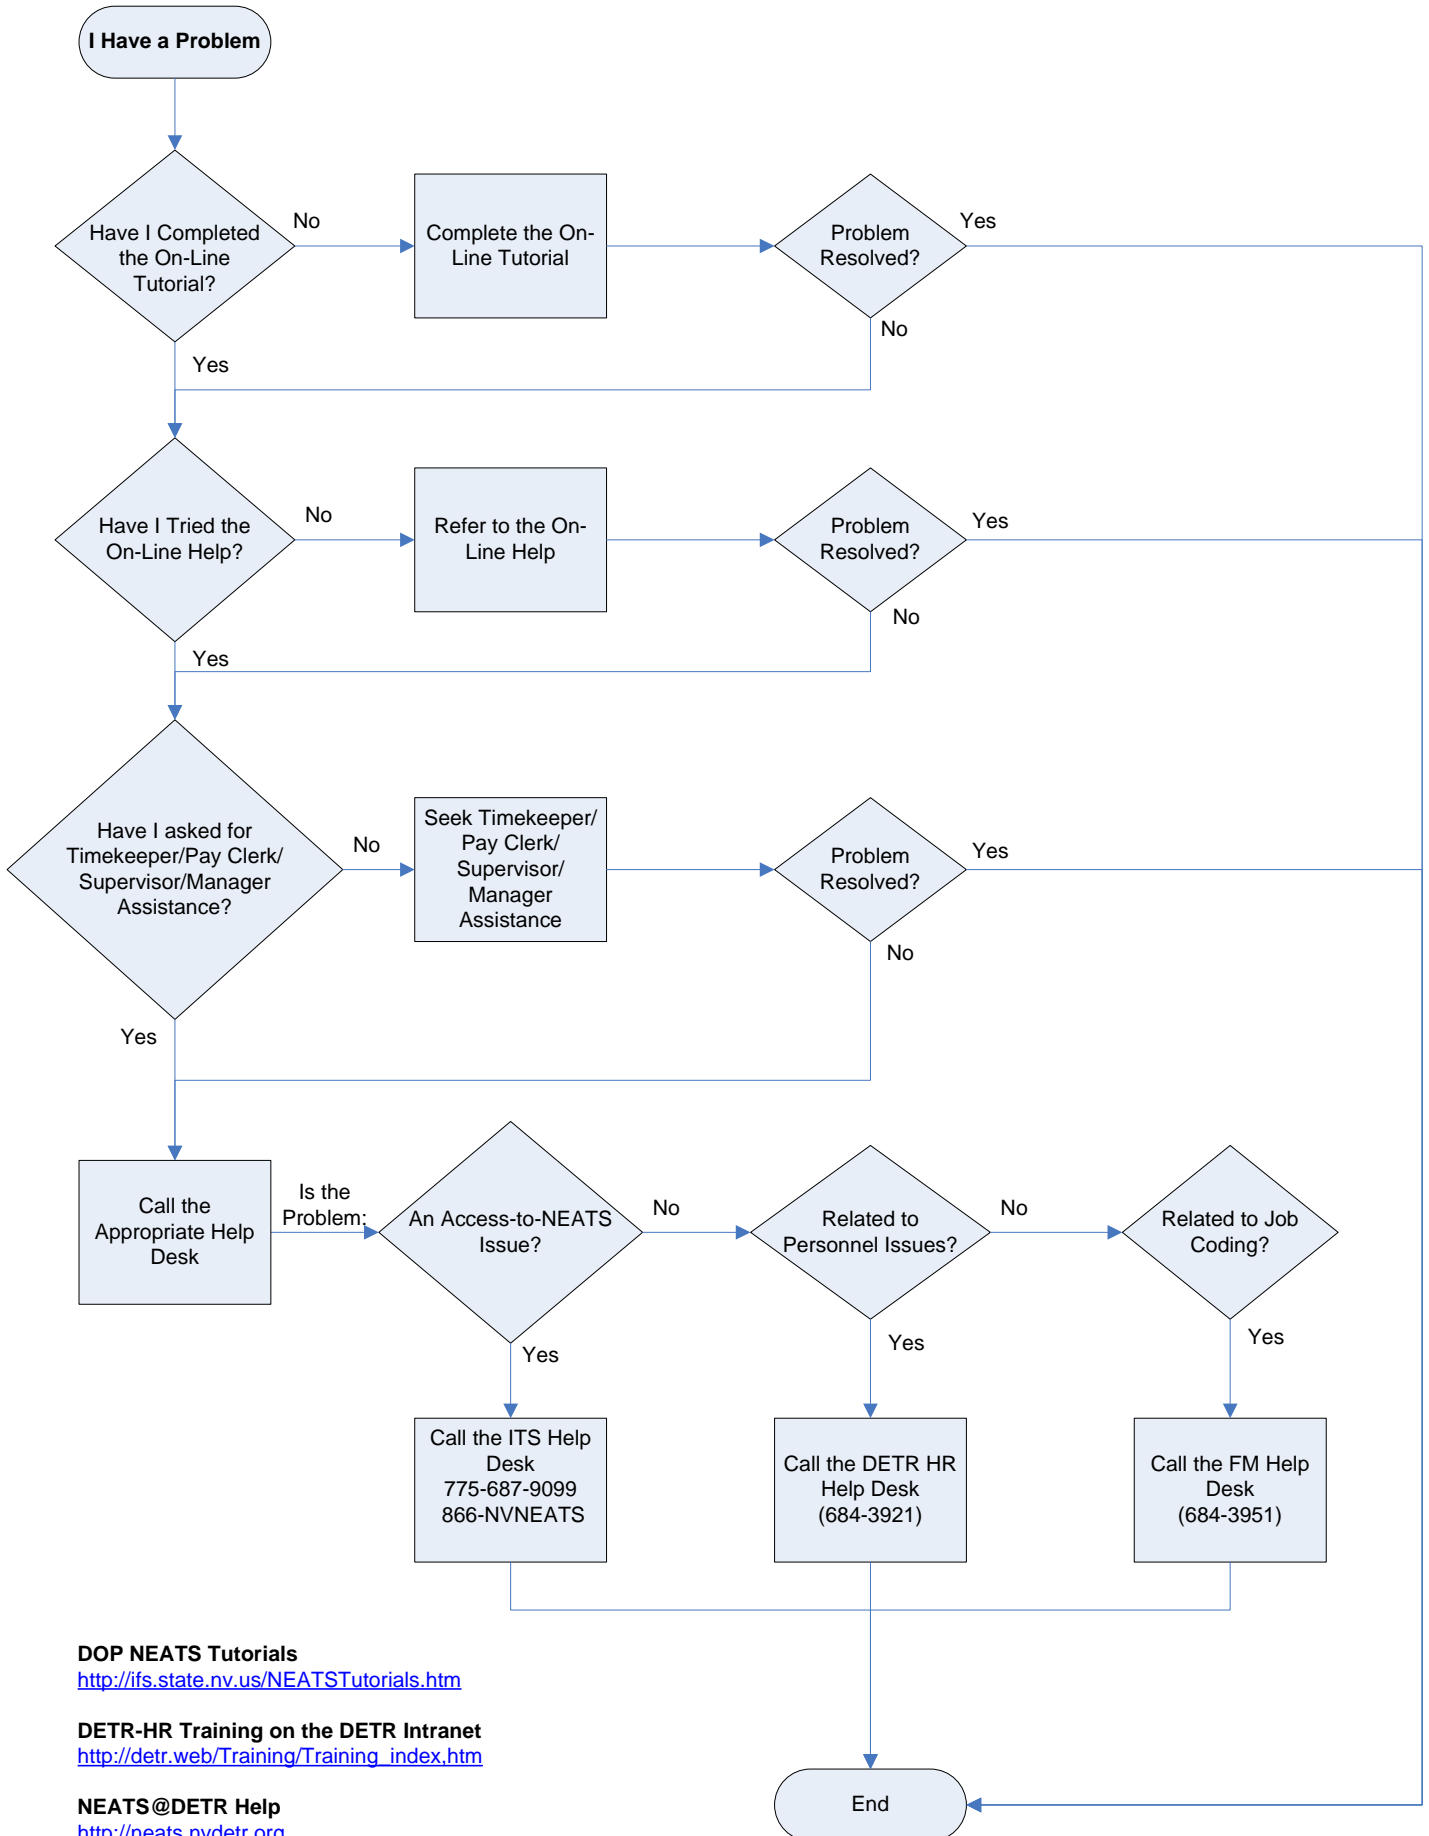

# NEATS Problem Solving Decision Tree

**DOP NEATS Tutorials**  
<http://ifs.state.nv.us/NEATSTutorials.htm>

**DETR-HR Training on the DETR Intranet**  
[http://detr.web/Training/Training\\_index.htm](http://detr.web/Training/Training_index.htm)

**NEATS@DETR Help**  
<http://neats.nvdetr.org>